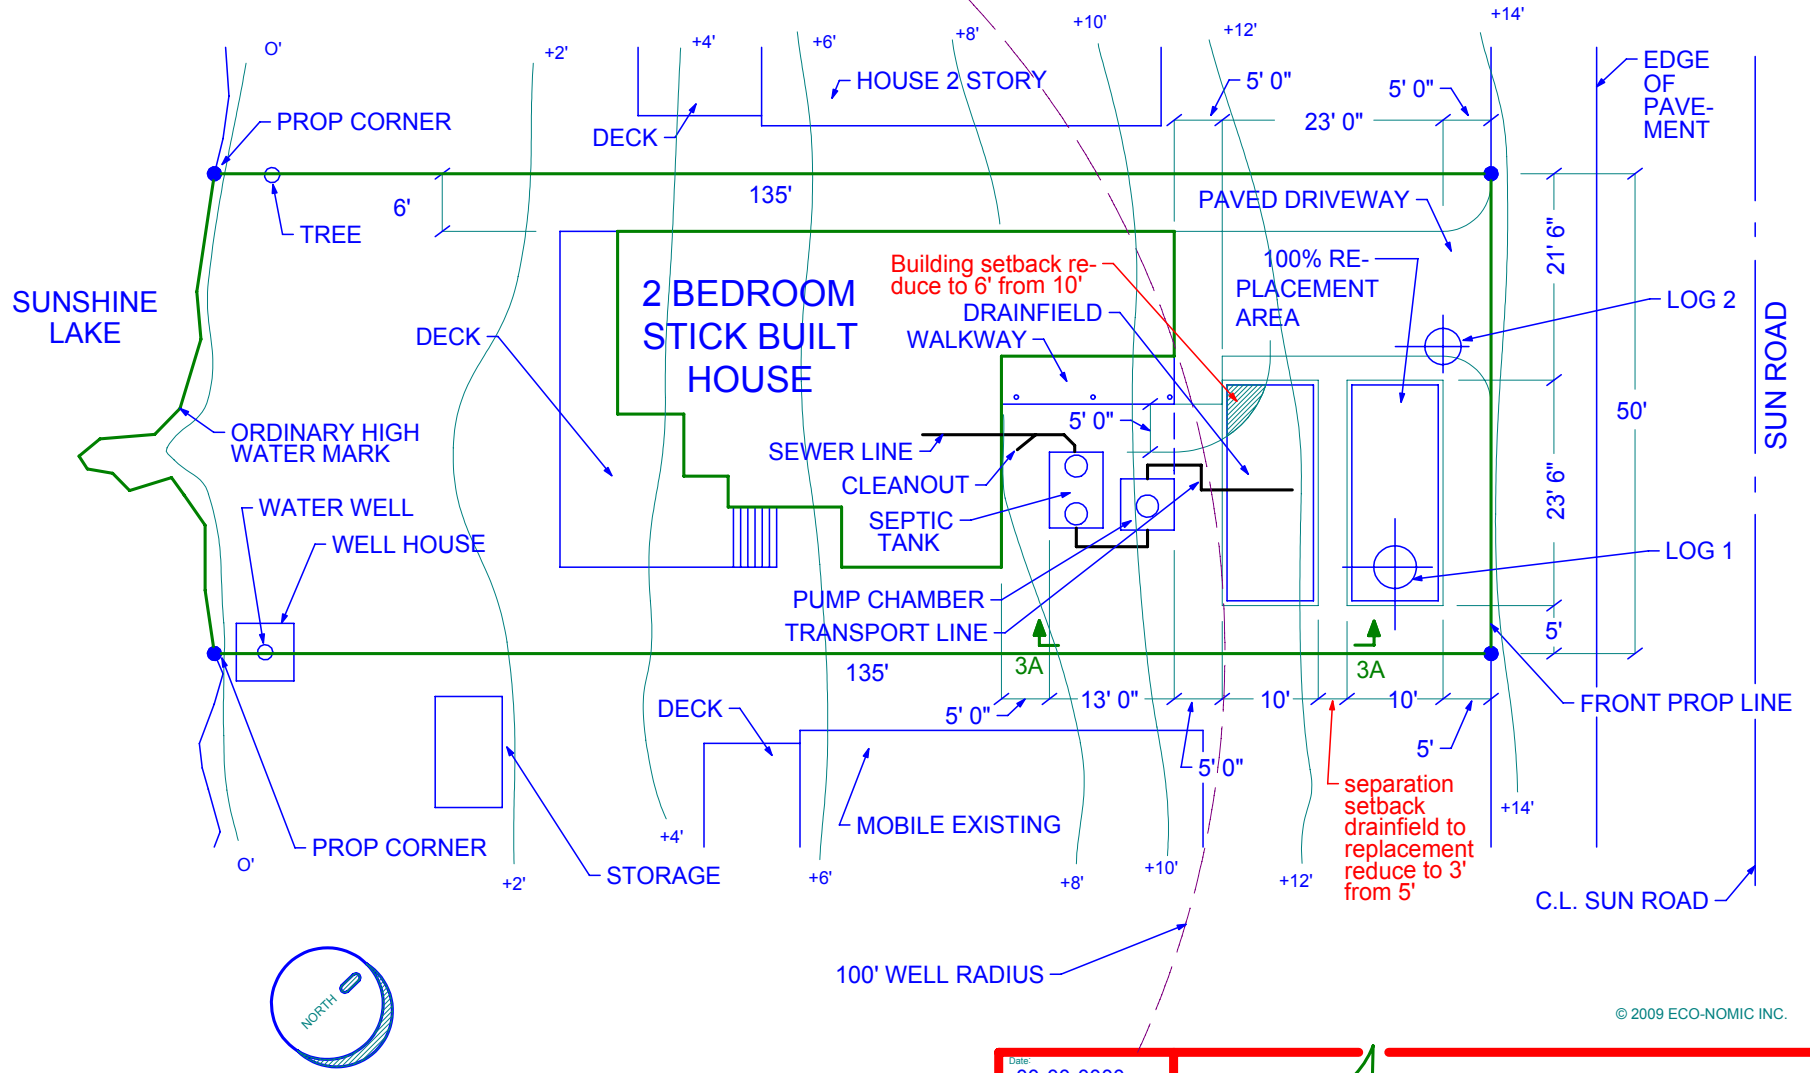

Devlin Property
lot 2 - Sun Fun Plat

© 2009 ECO-NOMIC INC.

2A SITE PLAN

Date:	00-00-0000
Drawing Number:	0000B
Sheet Number:	2 of 6
Scale:	1" = 20' 0"